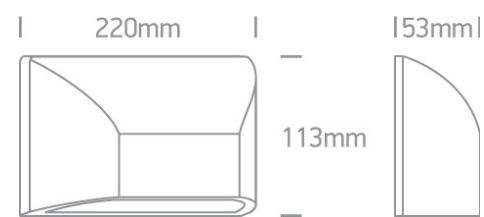

6W LED wall light IP65, ideal for both indoor and outdoor installation.

Complies with standard EN60598-1 and any other specific standards.

Downloads

Dimensions

Physical Specification

Item Group	14 Wall & Ceiling LED
Family	Down Illumination Wall Lights ABS + PC
Order Code	67396/AN/W
Colour	Anthracite
Material	ABS
Diffuser Material	PC
Shape	Rectangular
Length	220mm
Width	113mm
Height	60mm
Surface Wall	Yes
Indoor	Yes

Packing Info

Box Length	23cm
------------	------

Box Width	13cm
-----------	------

Box Height	7cm
------------	-----

Box Weight	0,36Kg
------------	--------

Pcs/Carton	20
------------	----

Barcode

5291889049432