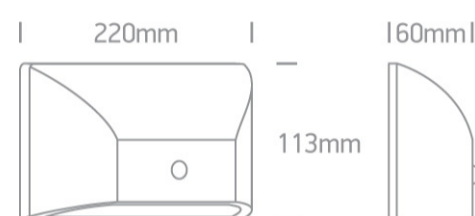

6W LED wall light with sensor, IP65, ideal for both indoor and outdoor installation.

Duration time: 10sec to 7mins adjustable with dip switch..

Complies with standard EN60598-1 and any other specific standards.

## Dimensions

## Physical Specification

Item Group	14 Wall & Ceiling LED
Family	Down Illumination Wall Lights ABS + PC
Order Code	67396A/W/W
Colour	White
Material	ABS
Diffuser Material	PC
Shape	Rectangular
Length	220mm
Width	113mm
Height	60mm
Surface Wall	Yes
Indoor	Yes

#### Packing Info

Box Length	23cm
------------	------

Box Width	13cm
-----------	------

Box Height	7cm
------------	-----

Box Weight	0,4Kg
------------	-------

Pcs/Carton	20
------------	----

Barcode

5291889049500