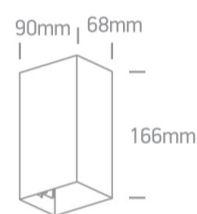

14 Wall & Ceiling LED>Outdoor Wall Dark Lights Die cast

67398A/B/W

2x3W LED wall light, IP54, ideal for both indoor and outdoor installation.

Supplied with non-dimmable LED driver.

Complies with standard EN60598-1 and any other specific standards.

Downloads

Dimensions

Gallery

Physical Specification

Item Group

14 Wall & Ceiling LED

Family

Outdoor Wall Dark Lights Die cast

Length

90mm

Width	68mm
Height	166mm
Surface Wall	Yes
Indoor	Yes
Outdoor	Yes

Electrical Characteristics

Gear	Built In
Fitting + Driver	
Input Voltage	100-240V
50 Hz	Yes
60 Hz	Yes
Safety Class	
Power(Watts)	2x3W
IP Rating	IP54
Light Source	LED built in
Dimmable	No
F Mark	

Illumination Data

Colour Temperature	3000K
Lumen Output	2x200lm
Light Efficiency	66,67lm/W
CRI	80
Illumination Diagram	
Dark Light	Yes

Packing Info

Box Length	11,5cm
Box Width	8,5cm
Box Height	17,5cm
Box Weight	0,6Kg