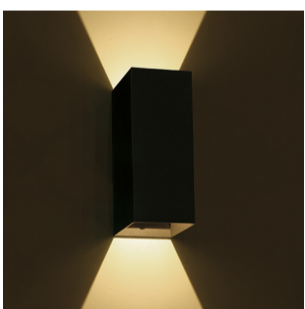

14 Wall & Ceiling LED>Outdoor Wall Dark Lights Die cast

67398A/B/W

2x3W LED wall light, IP54, ideal for both indoor and outdoor installation.

Supplied with non-dimmable LED driver.

Complies with standard EN60598-1 and any other specific standards.

Downloads

Dimensions

Gallery

Physical Specification

Item Group

14 Wall & Ceiling LED

Family

Outdoor Wall Dark Lights Die cast

Order Code

67398A/B/W

Colour

Black

Material

Die Cast

Shape

Rectangular