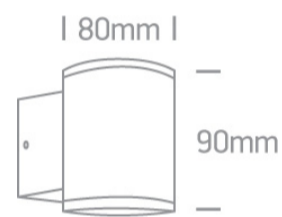

10W MR16 GU10 Die Cast, Outdoor Wall Light.

Complies with standard EN60598-1 and any other specific standards

Downloads

Dimensions

Physical Specification

Item Group	New 2021 Edition 3
Family	Wall & Ceiling
Order Code	67400A/BR
Colour	Rust Brown
Material	Die Cast
Shape	Circular
Height	90mm
Diameter	80mm
Surface Wall	Yes
Indoor	Yes
Outdoor	Yes
Adjustable	No