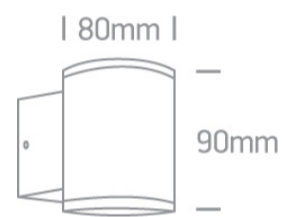

10W MR16 GU10 Die Cast, Outdoor Wall Lights.

Complies with standard EN60598-1 and any other specific standards

## Dimensions

## Physical Specification

Item Group	13 Wall & Ceiling
Family	The GU10 Outdoor Wall Lights Die cast
Order Code	67400A/G
Colour	Grey
Material	Die Cast
Shape	Circular
Height	90mm
Diameter	80mm
Surface Wall	Yes
Indoor	Yes
Outdoor	Yes
Adjustable	No