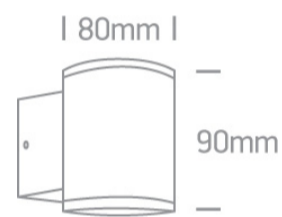

10W MR16 GU10 Die Cast, Outdoor Wall Lights.

Complies with standard EN60598-1 and any other specific standards

#### Dimensions

#### Physical Specification

Item Group	13 Wall & Ceiling
Family	The GU10 Outdoor Wall Lights Die cast
Order Code	67400A/W
Colour	White
Material	Die Cast
Shape	Circular
Height	90mm
Diameter	80mm
Surface Wall	Yes
Indoor	Yes
Outdoor	Yes
Adjustable	No