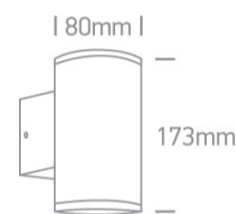

2x10W MR16 GU10 Die Cast, Outdoor Wall Lights.

Complies with standard EN60598-1 and any other specific standards

Downloads

Dimensions

Physical Specification

Item Group	13 Wall & Ceiling
Family	The GU10 Outdoor Wall Lights Die cast
Order Code	67400B/B
Colour	Black
Material	Die Cast
Shape	Circular
Height	173mm
Diameter	80mm
Surface Wall	Yes
Indoor	Yes
Outdoor	Yes
Adjustable	No