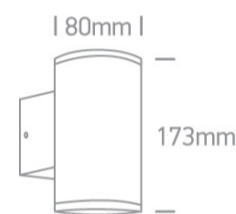

2x10W MR16 GU10 Die Cast, Outdoor Wall Light.

Complies with standard EN60598-1 and any other specific standards

### Dimensions

### Physical Specification

Item Group	New 2021 Edition 3
Family	Wall & Ceiling
Order Code	67400B/BR
Colour	Rust Brown
Material	Die Cast
Shape	Circular
Height	173mm
Diameter	80mm
Surface Wall	Yes
Indoor	Yes
Outdoor	Yes
Adjustable	No