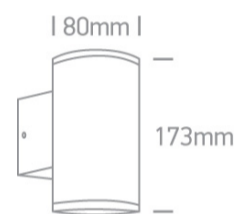

2x10W MR16 GU10 Die Cast, Outdoor Wall Lights.

Complies with standard EN60598-1 and any other specific standards

#### Dimensions

#### Physical Specification

|              |                                       |
|--------------|---------------------------------------|
| Item Group   | 13 Wall & Ceiling                     |
| Family       | The GU10 Outdoor Wall Lights Die cast |
| Order Code   | 67400B/W                              |
| Colour       | White                                 |
| Material     | Die Cast                              |
| Shape        | Circular                              |
| Height       | 173mm                                 |
| Diameter     | 80mm                                  |
| Surface Wall | Yes                                   |
| Indoor       | Yes                                   |
| Outdoor      | Yes                                   |
| Adjustable   | No                                    |