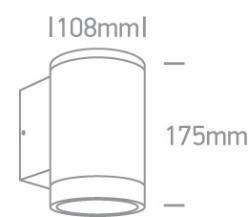

PAR30, E27 Wall outdoor cylinder, IP65.

Complies with standard EN60598-1 and any other specific standards.

Downloads

Dimensions

Physical Specification

Item Group	13 Wall & Ceiling
Family	The PAR30 Outdoor Wall Lights Die cast
Order Code	67400D/AN
Colour	Anthracite
Material	Die Cast
Diffuser Material	Glass
Shape	Circular
Height	175mm
Diameter	108mm
Surface Wall	Yes
Indoor	Yes
Outdoor	Yes

Dimmable	N/A
----------	-----

F Mark	
--------	---

Illumination Data

Illumination Diagram	
----------------------	---

Packing Info

Box Length	15cm
------------	------

Box Width	11,5cm
-----------	--------

Box Height	19,5cm
------------	--------