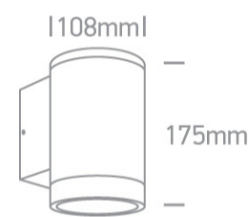

PAR30, E27 Wall outdoor cylinder, IP65.

Complies with standard EN60598-1 and any other specific standards.

Downloads

Dimensions

Physical Specification

Item Group	13 Wall & Ceiling
Family	The PAR30 Outdoor Wall Lights Die cast
Order Code	67400D/B
Colour	Black
Material	Die Cast
Diffuser Material	Glass
Shape	Circular
Height	175mm
Diameter	108mm
Surface Wall	Yes
Indoor	Yes
Outdoor	Yes

Dimmable	N/A
----------	-----

F Mark	
--------	---

Illumination Data

Illumination Diagram	
----------------------	---

Packing Info

Box Length	15cm
------------	------

Box Width	11,5cm
-----------	--------

Box Height	19,5cm
------------	--------