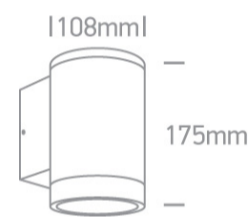

PAR30, E27 Wall outdoor cylinder, IP65.

Complies with standard EN60598-1 and any other specific standards.

Downloads

Dimensions

Physical Specification

Item Group	13 Wall & Ceiling
Family	The PAR30 Outdoor Wall Lights Die cast
Order Code	67400D/G
Colour	Grey
Material	Die Cast
Diffuser Material	Glass
Shape	Circular
Height	175mm
Diameter	108mm
Surface Wall	Yes
Indoor	Yes
Outdoor	Yes

Dimmable	N/A
----------	-----

F Mark	
--------	---

Illumination Data

Illumination Diagram	
----------------------	---

Packing Info

Box Length	15cm
------------	------

Box Width	11,5cm
-----------	--------

Box Height	19,5cm
------------	--------