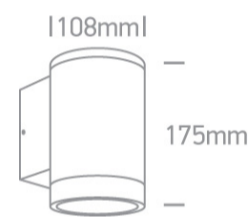

PAR30, E27 Wall outdoor cylinder, IP65.

Complies with standard EN60598-1 and any other specific standards.

Downloads

Dimensions

Physical Specification

Item Group	13 Wall & Ceiling
Family	The PAR30 Outdoor Wall Lights Die cast
Order Code	67400D/W
Colour	White
Material	Die Cast
Diffuser Material	Glass
Shape	Circular
Height	175mm
Diameter	108mm
Surface Wall	Yes
Indoor	Yes
Outdoor	Yes

Dimmable	N/A
----------	-----

F Mark	
--------	---

Illumination Data

Illumination Diagram	
----------------------	---

Packing Info

Box Length	15cm
------------	------

Box Width	11,5cm
-----------	--------

Box Height	19,5cm
------------	--------