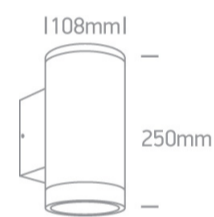

2xPAR30, E27 Wall outdoor cylinder, IP65.

Complies with standard EN60598-1 and any other specific standards.

Downloads

Dimensions

Physical Specification

Item Group	13 Wall & Ceiling
Family	The PAR30 Outdoor Wall Lights Die cast
Order Code	67400E/B
Colour	Black
Material	Die Cast
Diffuser Material	Glass
Shape	Circular
Height	250mm
Diameter	108mm
Surface Wall	Yes
Indoor	Yes
Outdoor	Yes

Number of Lamps	2
-----------------	---

Dimmable	N/A
----------	-----

F Mark	
--------	---

Illumination Data

Illumination Diagram	
----------------------	---

Packing Info

Box Length	15cm
------------	------

Box Width	11,5cm
-----------	--------

Box Height	27cm
------------	------

Pcs/Carton	6
------------	---

Barcode	5291889058045
---------	---------------

HS Code	9405409900
---------	------------

Certification & Warranty