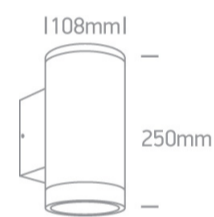

2xPAR30, E27 Wall outdoor cylinder, IP65.

Complies with standard EN60598-1 and any other specific standards.

Downloads

Dimensions

Physical Specification

Item Group	13 Wall & Ceiling
Family	The PAR30 Outdoor Wall Lights Die cast
Order Code	67400E/G
Colour	Grey
Material	Die Cast
Diffuser Material	Glass
Shape	Circular
Height	250mm
Diameter	108mm
Surface Wall	Yes
Indoor	Yes
Outdoor	Yes

Number of Lamps	2
-----------------	---

Dimmable	N/A
----------	-----

F Mark	
--------	---

Illumination Data

Illumination Diagram	
----------------------	---

Packing Info

Box Length	15cm
------------	------

Box Width	11,5cm
-----------	--------

Box Height	27cm
------------	------

Pcs/Carton	6
------------	---

Barcode	5291889058038
---------	---------------

HS Code	9405409900
---------	------------

Energy Label