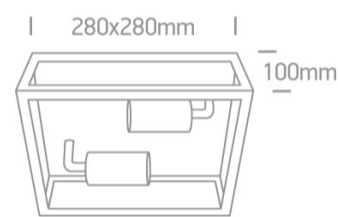

#### Dimensions

#### Physical Specification

Item Group	20 Garden & Underwater
Family	The Romantic Outdoor Range
Order Code	67406D/B
Colour	Black
Material	Stainless Steel 201
Diffuser Material	Glass
Shape	Circular
Height	280mm
Diameter	100mm
Surface Ceiling	Yes
Indoor	Yes
Outdoor	Yes