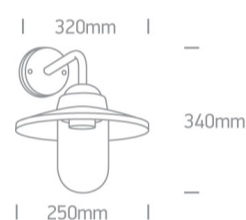

40W E27 Metal + glass

Complies with standard EN60598-1 and any other specific standards.

Downloads

Dimensions

Physical Specification

Item Group	20 Garden & Underwater
Family	Retro Wall Lantern
Order Code	67408/B
Colour	Black
Material	Metal
Diffuser Material	Glass
Shape	Rectangular
Length	320mm
Width	340mm
Height	250mm
Surface Wall	Yes
Outdoor	Yes

Adjustable

No

Electrical Characteristics

Gear

No

Fitting + Driver

Input Voltage

100-240V