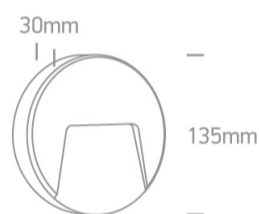

## Dimensions

## Physical Specification

Item Group	14 Wall & Ceiling LED
Family	Outdoor Dark Lights
Order Code	67414/AN/W
Colour	Anthracite
Material	ABS
Diffuser Material	PC
Shape	Circular
Height	30mm
Diameter	135mm
Surface Wall	Yes
Indoor	Yes
Outdoor	Yes