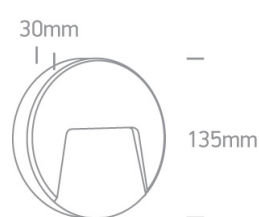

## Dimensions

## Physical Specification

Item Group	14 Wall & Ceiling LED
Family	Outdoor Dark Lights
Order Code	67414/W/W
Colour	White
Material	ABS
Diffuser Material	PC
Shape	Circular
Height	30mm
Diameter	135mm
Surface Wall	Yes
Indoor	Yes
Outdoor	Yes