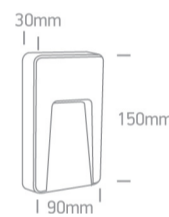

#### Dimensions

#### Physical Specification

Item Group	14 Wall & Ceiling LED
Family	Outdoor Dark Lights
Order Code	67416/AN/W
Colour	Anthracite
Material	ABS
Diffuser Material	PC
Shape	Rectangular
Length	30mm
Width	90mm
Height	150mm
Surface Wall	Yes
Indoor	Yes