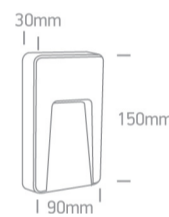

#### Dimensions

#### Physical Specification

Item Group	14 Wall & Ceiling LED
Family	Outdoor Dark Lights
Order Code	67416/W/W
Colour	White
Material	ABS
Diffuser Material	PC
Shape	Rectangular
Length	30mm
Width	90mm
Height	150mm
Surface Wall	Yes
Indoor	Yes