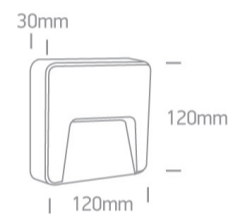

3W AC LED wall light, IP65, ideal for both indoor and outdoor installation.

Complies with standard EN60598-1 and any other specific standards.

Downloads

Dimensions

Physical Specification

Item Group	14 Wall & Ceiling LED
Family	Outdoor Dark Lights
Order Code	67418/AN/W
Colour	Anthracite
Material	ABS
Diffuser Material	PC
Shape	Rectangular
Length	120mm
Width	120mm
Height	30mm
Surface Wall	Yes
Indoor	Yes

Dark Light

Yes

Packing Info

Box Length

13cm

Box Width

13cm

Box Height