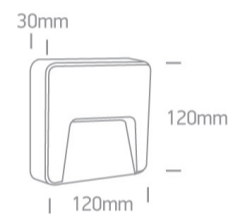

3W AC LED wall light, IP65, ideal for both indoor and outdoor installation.

Complies with standard EN60598-1 and any other specific standards.

Downloads

Dimensions

Physical Specification

Item Group	14 Wall & Ceiling LED
Family	Outdoor Dark Lights
Order Code	67418/W/W
Colour	White
Material	ABS
Diffuser Material	PC
Shape	Rectangular
Length	120mm
Width	120mm
Height	30mm
Surface Wall	Yes
Indoor	Yes

Dark Light

Yes

Packing Info

Box Length

13cm

Box Width

13cm

Box Height