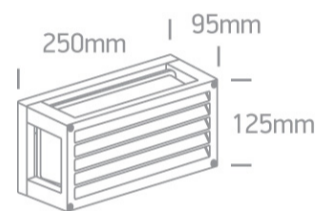

E27 outdoor wall light ideal for residential illumination, IP54.

Complies with standard EN60598-1 and any other specific standards.

Downloads

Dimensions

Physical Specification

Item Group	13 Wall & Ceiling
Family	Outdoor E27 Square Die cast
Order Code	67420A/AN
Colour	Anthracite
Material	Die Cast
Diffuser Material	Glass
Shape	Rectangular
Length	250mm
Width	95mm
Height	125mm
Surface Wall	Yes
Indoor	Yes

Dimmable	N/A
----------	-----

F Mark	
--------	---

Illumination Data

Illumination Diagram	
----------------------	---

Packing Info

Box Length	14,5cm
------------	--------

Box Width	10,5cm
-----------	--------