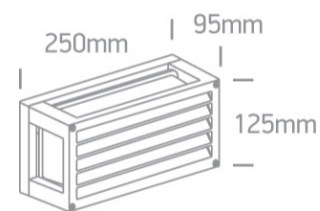

E27 outdoor wall light ideal for residential illumination, IP54.

Complies with standard EN60598-1 and any other specific standards.

Downloads

Dimensions

Physical Specification

Item Group	13 Wall & Ceiling
Family	Outdoor E27 Square Die cast
Order Code	67420A/G
Colour	Grey
Material	Die Cast
Diffuser Material	Glass
Shape	Rectangular
Length	250mm
Width	95mm
Height	125mm
Surface Wall	Yes
Indoor	Yes

Dimmable	N/A
----------	-----

F Mark	
--------	---

Illumination Data

Illumination Diagram	
----------------------	---

Packing Info

Box Length	14,5cm
------------	--------

Box Width	10,5cm
-----------	--------