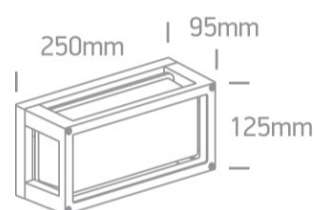

#### Dimensions

#### Physical Specification

Item Group	13 Wall & Ceiling
Family	Outdoor E27 Square Die cast
Order Code	67420/AN
Colour	Anthracite
Material	Die Cast
Diffuser Material	Glass
Shape	Rectangular
Length	250mm
Width	125mm
Height	95mm
Surface Wall	Yes
Indoor	Yes