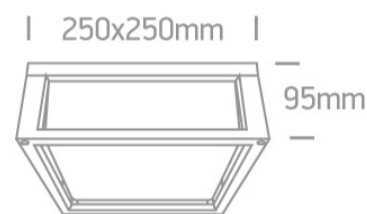

2x12w E27 outdoor wall light ideal for residential illumination, IP54.

Complies with standard EN60598-1 and any other specific standards.

### Dimensions

### Physical Specification

Item Group	13 Wall & Ceiling
Family	Outdoor E27 Square Die cast
Order Code	67420B/AN
Colour	Anthracite
Material	Die Cast
Diffuser Material	Glass
Shape	Rectangular
Length	250mm
Width	250mm
Height	95mm
Surface Ceiling	Yes
Surface Wall	Yes