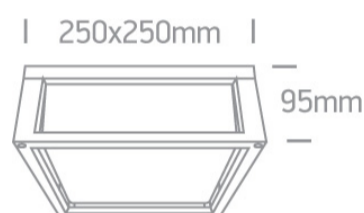

2x12w E27 outdoor wall light ideal for residential illumination, IP54.

Complies with standard EN60598-1 and any other specific standards.

Downloads

Dimensions

Physical Specification

Item Group	13 Wall & Ceiling
Family	Outdoor E27 Square Die cast
Order Code	67420B/B
Colour	Black
Material	Die Cast
Diffuser Material	Glass
Shape	Rectangular
Length	250mm
Width	250mm
Height	95mm
Surface Ceiling	Yes
Surface Wall	Yes

Dimmable	N/A
----------	-----

F Mark	
--------	---

Illumination Data

Illumination Diagram	
----------------------	---

Packing Info

Box Length	29,5cm
------------	--------

Box Width	29,5cm
-----------	--------