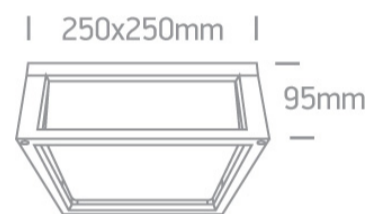

2x12w E27 outdoor wall light ideal for residential illumination, IP54.

Complies with standard EN60598-1 and any other specific standards.

Downloads

Dimensions

Physical Specification

Item Group	13 Wall & Ceiling
Family	Outdoor E27 Square Die cast
Order Code	67420B/G
Colour	Grey
Material	Die Cast
Diffuser Material	Glass
Shape	Rectangular
Length	250mm
Width	250mm
Height	95mm
Surface Ceiling	Yes
Surface Wall	Yes

Dimmable	N/A
----------	-----

F Mark	
--------	---

Illumination Data

Illumination Diagram	
----------------------	---

Packing Info

Box Length	29,5cm
------------	--------

Box Width	29,5cm
-----------	--------