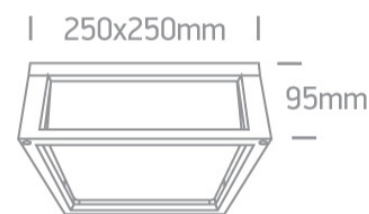

2x12w E27 outdoor wall light ideal for residential illumination, IP54.

Complies with standard EN60598-1 and any other specific standards.

Downloads

Dimensions

Physical Specification

Item Group	13 Wall & Ceiling
Family	Outdoor E27 Square Die cast
Order Code	67420B/W
Colour	White
Material	Die Cast
Diffuser Material	Glass
Shape	Rectangular
Length	250mm
Width	250mm
Height	95mm
Surface Ceiling	Yes
Surface Wall	Yes

Dimmable	N/A
----------	-----

F Mark	
--------	---

Illumination Data

Illumination Diagram	
----------------------	---

Packing Info

Box Length	29,5cm
------------	--------

Box Width	29,5cm
-----------	--------