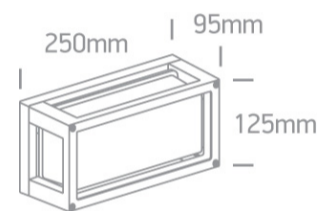

E27 outdoor wall light ideal for residential illumination, IP54.

Complies with standard EN60598-1 and any other specific standards.

Downloads

Dimensions

Physical Specification

Item Group	13 Wall & Ceiling
Family	Outdoor E27 Square Die cast
Order Code	67420/G
Colour	Grey
Material	Die Cast
Diffuser Material	Glass
Shape	Rectangular
Length	250mm
Width	95mm
Height	125mm
Surface Wall	Yes
Indoor	Yes

Illumination Data

Illumination Diagram	
----------------------	---------------------------------------------------------------------------------------

Packing Info

Box Length	29cm
------------	------

Box Width	17cm
-----------	------