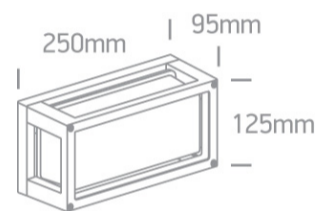

#### Dimensions

#### Physical Specification

Item Group	13 Wall & Ceiling
Family	Outdoor E27 Square Die cast
Order Code	67420/W
Colour	White
Material	Die Cast
Diffuser Material	Glass
Shape	Rectangular
Length	250mm
Width	95mm
Height	125mm
Surface Wall	Yes
Indoor	Yes