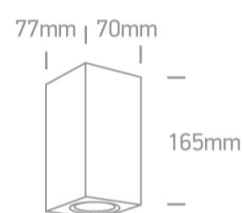

2x10W MR16 GU10 Outdoor Cube Lights.

Complies with standard EN60598-1 and any other specific standards

Downloads

Dimensions

Physical Specification

Item Group	13 Wall & Ceiling
Family	The GU10 Outdoor Cube Lights Die cast
Order Code	67426A/AN
Colour	Anthracite
Material	Die Cast
Shape	Rectangular
Length	70mm
Width	77mm
Height	165mm
Surface Wall	Yes
Indoor	Yes
Outdoor	Yes