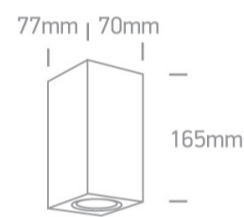

2x10W MR16 GU10 Outdoor Cube Lights.

Complies with standard EN60598-1 and any other specific standards

Downloads

Dimensions

Physical Specification

Item Group	13 Wall & Ceiling
Family	The GU10 Outdoor Cube Lights Die cast
Order Code	67426A/B
Colour	Black
Material	Die Cast
Shape	Rectangular
Length	70mm
Width	77mm
Height	165mm
Surface Wall	Yes
Indoor	Yes
Outdoor	Yes