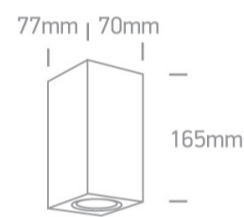

2x10W MR16 GU10 Outdoor Cube Lights.

Complies with standard EN60598-1 and any other specific standards

#### Dimensions

#### Physical Specification

Item Group	13 Wall & Ceiling
Family	The GU10 Outdoor Cube Lights Die cast
Order Code	67426A/G
Colour	Grey
Material	Die Cast
Shape	Rectangular
Length	70mm
Width	77mm
Height	165mm
Surface Wall	Yes
Indoor	Yes
Outdoor	Yes