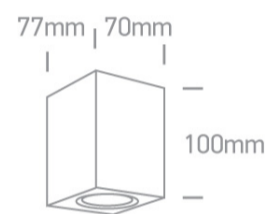

10W MR16 GU10 Outdoor Cube Lights.

Complies with standard EN60598-1 and any other specific standards

Downloads

Dimensions

Physical Specification

Item Group	13 Wall & Ceiling
Family	The GU10 Outdoor Cube Lights Die cast
Order Code	67426/AN
Colour	Anthracite
Material	Die Cast
Shape	Rectangular
Length	70mm
Width	77mm
Height	100mm
Surface Wall	Yes
Indoor	Yes
Outdoor	Yes