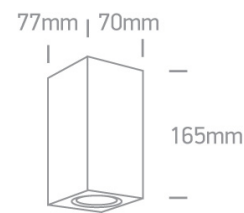

2x10W MR16 GU10 Outdoor Cube Lights.

Complies with standard EN60598-1 and any other specific standards

Downloads

Dimensions

Physical Specification

Item Group	13 Wall & Ceiling
Family	The GU10 Outdoor Cube Lights Die cast
Order Code	67426A/W
Colour	White
Material	Die Cast
Shape	Rectangular
Length	70mm
Width	77mm
Height	165mm
Surface Wall	Yes
Indoor	Yes
Outdoor	Yes