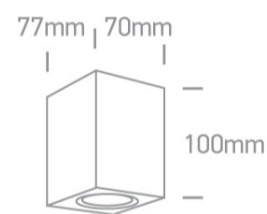

10W MR16 GU10 Outdoor Cube Lights.

Complies with standard EN60598-1 and any other specific standards

Downloads

Dimensions

Physical Specification

Item Group	13 Wall & Ceiling
Family	The GU10 Outdoor Cube Lights Die cast
Order Code	67426/B
Colour	Black
Material	Die Cast
Shape	Rectangular
Length	70mm
Width	77mm
Height	100mm
Surface Wall	Yes
Indoor	Yes
Outdoor	Yes