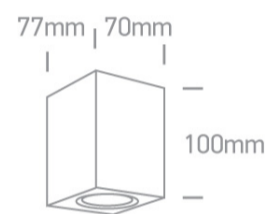

10W MR16 GU10 Outdoor Cube Lights.

Complies with standard EN60598-1 and any other specific standards

#### Dimensions

#### Physical Specification

Item Group	13 Wall & Ceiling
Family	The GU10 Outdoor Cube Lights Die cast
Order Code	67426/G
Colour	Grey
Material	Die Cast
Shape	Rectangular
Length	70mm
Width	77mm
Height	100mm
Surface Wall	Yes
Indoor	Yes
Outdoor	Yes