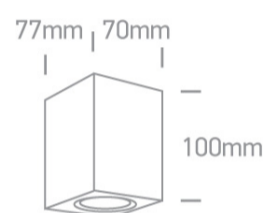

10W MR16 GU10 Outdoor Cube Lights.

Complies with standard EN60598-1 and any other specific standards.

## Dimensions

## Physical Specification

Item Group	13 Wall & Ceiling
Family	The GU10 Outdoor Cube Lights Die cast
Order Code	67426/W
Colour	White
Material	Die Cast
Shape	Rectangular
Length	70mm
Width	77mm
Height	100mm
Surface Wall	Yes
Indoor	Yes
Outdoor	Yes