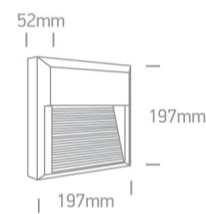

8W LED wall light, IP65, ideal for both indoor and outdoor installation.

Complies with standard EN60598-1 and any other specific standards.

Downloads

Dimensions

Physical Specification

| | |
|-------------------|-----------------------|
| Item Group | 14 Wall & Ceiling LED |
| Family | Outdoor Dark Lights |
| Order Code | 67430A/AN/W |
| Colour | Anthracite |
| Material | ABS |
| Diffuser Material | PC |
| Shape | Rectangular |
| Length | 197mm |
| Width | 197mm |
| Height | 52mm |
| Surface Wall | Yes |
| Indoor | Yes |

Packing Info

| | |
|------------|---------------|
| Box Length | 21cm |
| Box Width | 21cm |
| Box Height | 6,5cm |
| Box Weight | 0,64Kg |
| Pcs/Carton | 20 |
| Barcode | 5291889055389 |
| HS Code | 9405104090 |