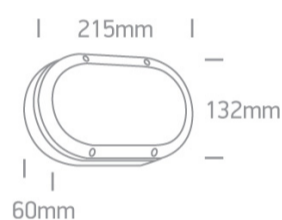

10W Wall LED light, IP54, classic outdoor range

AC LED.

Complies with standard EN60598-1 and any other specific standards.

Downloads

Dimensions

Physical Specification

Item Group	14 Wall & Ceiling LED
Family	The Classic Outdoor Range Die cast
Order Code	67442B/B/W
Colour	Black
Material	Die Cast
Shape	Rectangular
Length	215mm
Width	132mm
Height	60mm
Surface Wall	Yes
Indoor	Yes
Outdoor	Yes