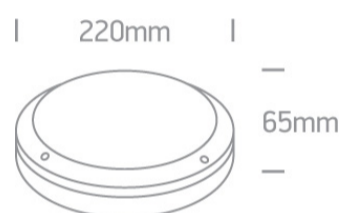

10W Wall LED light, IP54, classic outdoor range

AC LED.

Complies with standard EN60598-1 and any other specific standards.

## Dimensions

## Physical Specification

Item Group	14 Wall & Ceiling LED
Family	The Classic Outdoor Range Die cast
Order Code	67442/B/W
Colour	Black
Material	Die Cast
Shape	Rectangular
Length	220mm
Width	65mm
Surface Ceiling	Yes
Surface Wall	Yes
Indoor	Yes
Outdoor	Yes