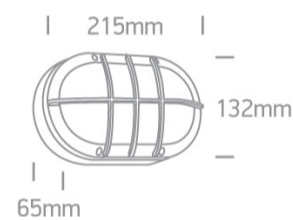

10W Wall LED light, IP54, classic outdoor range

AC LED.

Complies with standard EN60598-1 and any other specific standards.

Downloads

Dimensions

Physical Specification

Item Group	14 Wall & Ceiling LED
Family	The Classic Outdoor Range Die cast
Order Code	67442C/B/W
Colour	Black
Material	Die Cast
Shape	Rectangular
Length	215mm
Width	132mm
Height	65mm
Surface Wall	Yes
Indoor	Yes
Outdoor	Yes