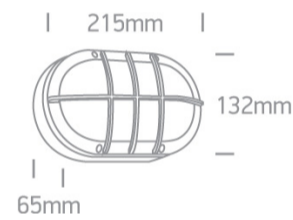

10W Wall LED light, IP54, classic outdoor range

AC LED.

Complies with standard EN60598-1 and any other specific standards.

Downloads

Dimensions

Physical Specification

Item Group	14 Wall & Ceiling LED
Family	The Classic Outdoor Range Die cast
Order Code	67442C/W/W
Colour	White
Material	Die Cast
Shape	Rectangular
Length	215mm
Width	132mm
Height	65mm
Surface Wall	Yes
Indoor	Yes
Outdoor	Yes