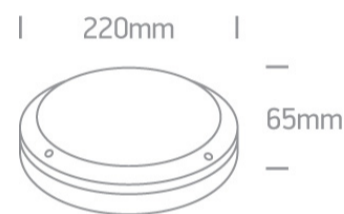

10W Wall LED light, IP54, classic outdoor range

AC LED.

Complies with standard EN60598-1 and any other specific standards.

## Dimensions

## Physical Specification

Item Group	14 Wall & Ceiling LED
Family	The Classic Outdoor Range Die cast
Order Code	67442/W/W
Colour	White
Material	Die Cast
Shape	Rectangular
Length	220mm
Width	65mm
Surface Ceiling	Yes
Surface Wall	Yes
Indoor	Yes
Outdoor	Yes