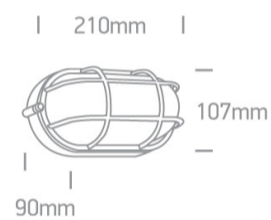

10W Wall LED light, IP54, classic outdoor range

AC LED.

Complies with standard EN60598-1 and any other specific standards.

Downloads

Dimensions

Physical Specification

Item Group	14 Wall & Ceiling LED
Family	The Classic Outdoor Range Die cast
Order Code	67444C/W/W
Colour	White
Material	Die Cast
Shape	Rectangular
Length	210mm
Width	107mm
Height	90mm
Surface Wall	Yes
Indoor	Yes
Outdoor	Yes

Adjustable

No

Electrical Characteristics

Gear

No

Fitting + Driver

Input Voltage

220-240V