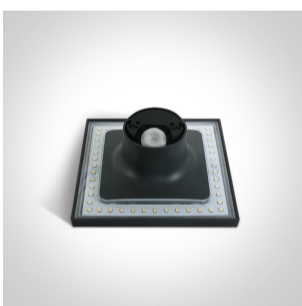

Gallery

Physical Specification

Item Group

14 Wall & Ceiling LED

Family

The Backlight Range

Order Code

67450A/AN/W

Colour

Anthracite

Material

ABS

Diffuser Material

PC

Shape

Rectangular