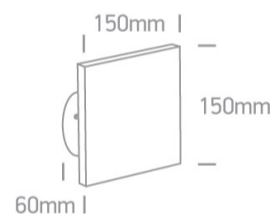

#### Dimensions

Anthracite

Material

ABS

Diffuser Material

PC

Shape

Rectangular

Length	150mm
Width	150mm
Height	60mm
Surface Ceiling	Yes
Surface Wall	Yes
Indoor	Yes
Outdoor	Yes
IK Rating	8

#### Packing Info

Box Length	16cm
Box Width	16cm
Box Height	8cm

Pcs/Carton

24

Barcode

5291889057987

HS Code

9405104090