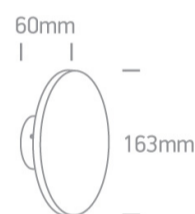

7W LED Wall and Ceiling Dark light.

Complete with non-dimmable LED driver.

Complies with standard EN60598-1 and any other specific standards.

## Dimensions

## Physical Specification

Item Group	14 Wall & Ceiling LED
Family	The Backlight Range
Order Code	67450/AN/W
Colour	Anthracite
Material	ABS
Diffuser Material	PC
Shape	Circular

Height	60mm
Diameter	163mm
Surface Ceiling	Yes
Surface Wall	Yes
Indoor	Yes
Outdoor	Yes
IK Rating	8

#### Packing Info

Box Length	17,5cm
Box Width	17,5cm
Box Height	8cm

Pcs/Carton

24

Barcode

5291889057970

HS Code

9405104090