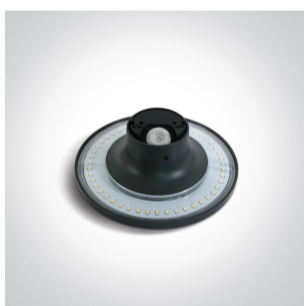

7W LED Wall and Ceiling Dark light.

Complete with non-dimmable LED driver.

Complies with standard EN60598-1 and any other specific standards.

## Physical Specification

Item Group	14 Wall & Ceiling LED
Family	The Backlight Range
Order Code	67450/AN/W
Colour	Anthracite
Material	ABS
Diffuser Material	PC
Shape	Circular

Height	60mm
Diameter	163mm
Surface Ceiling	Yes
Surface Wall	Yes
Indoor	Yes
Outdoor	Yes
IK Rating	8