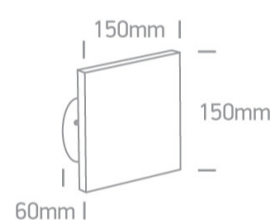

### Dimensions

### Physical Specification

Item Group	14 Wall & Ceiling LED
Family	The Backlight Range
Order Code	67450A/W/W
Colour	White
Material	ABS
Diffuser Material	PC
Shape	Rectangular

Length	150mm
Width	150mm
Height	60mm
Surface Ceiling	Yes
Surface Wall	Yes
Indoor	Yes
Outdoor	Yes
IK Rating	8

#### Packing Info

Box Length	16cm
Box Width	16cm
Box Height	8cm

Pcs/Carton

24

Barcode

5291889058007

HS Code

9405104090