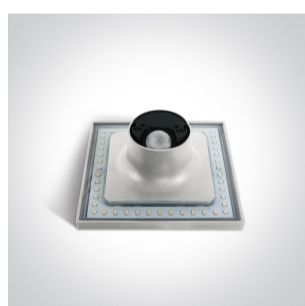

7W LED Wall and Ceiling Dark light.

Complete with non-dimmable LED driver.

Complies with standard EN60598-1 and any other specific standards.

### Physical Specification

Item Group	14 Wall & Ceiling LED
Family	The Backlight Range
Order Code	67450A/W/W
Colour	White
Material	ABS
Diffuser Material	PC
Shape	Rectangular

Length	150mm
Width	150mm
Height	60mm
Surface Ceiling	Yes
Surface Wall	Yes
Indoor	Yes
Outdoor	Yes
IK Rating	8